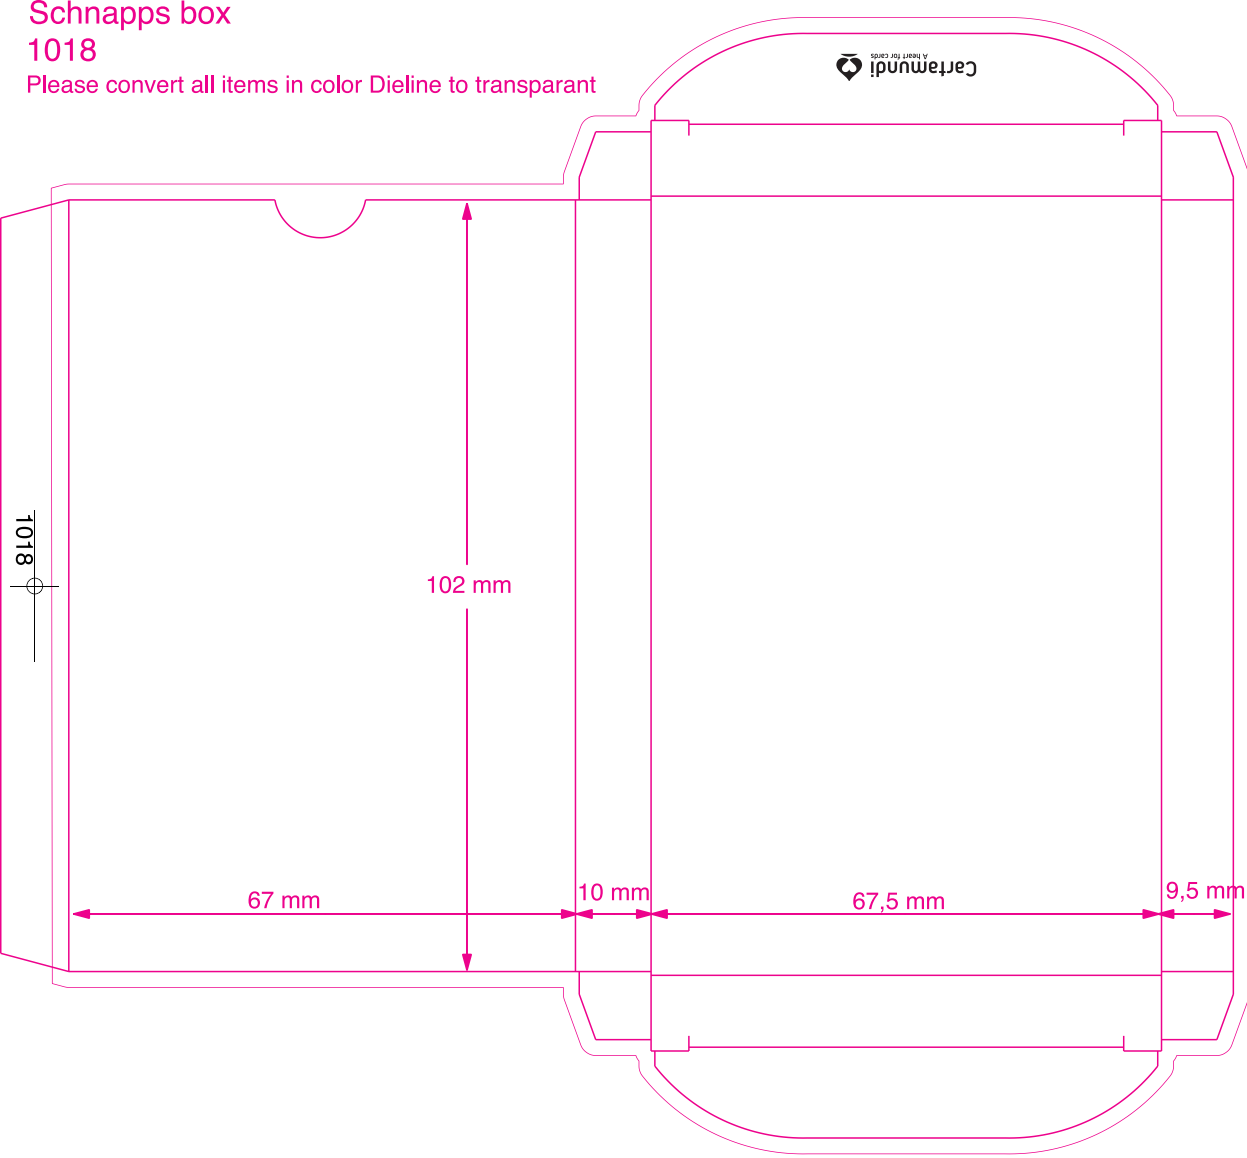

# Schnapps box

## 1018

Please convert all items in color Dieline to transparant

1018

Cartmundi  
A BRAND FOR CARDS

102 mm

67 mm

10 mm

67,5 mm

9,5 mm